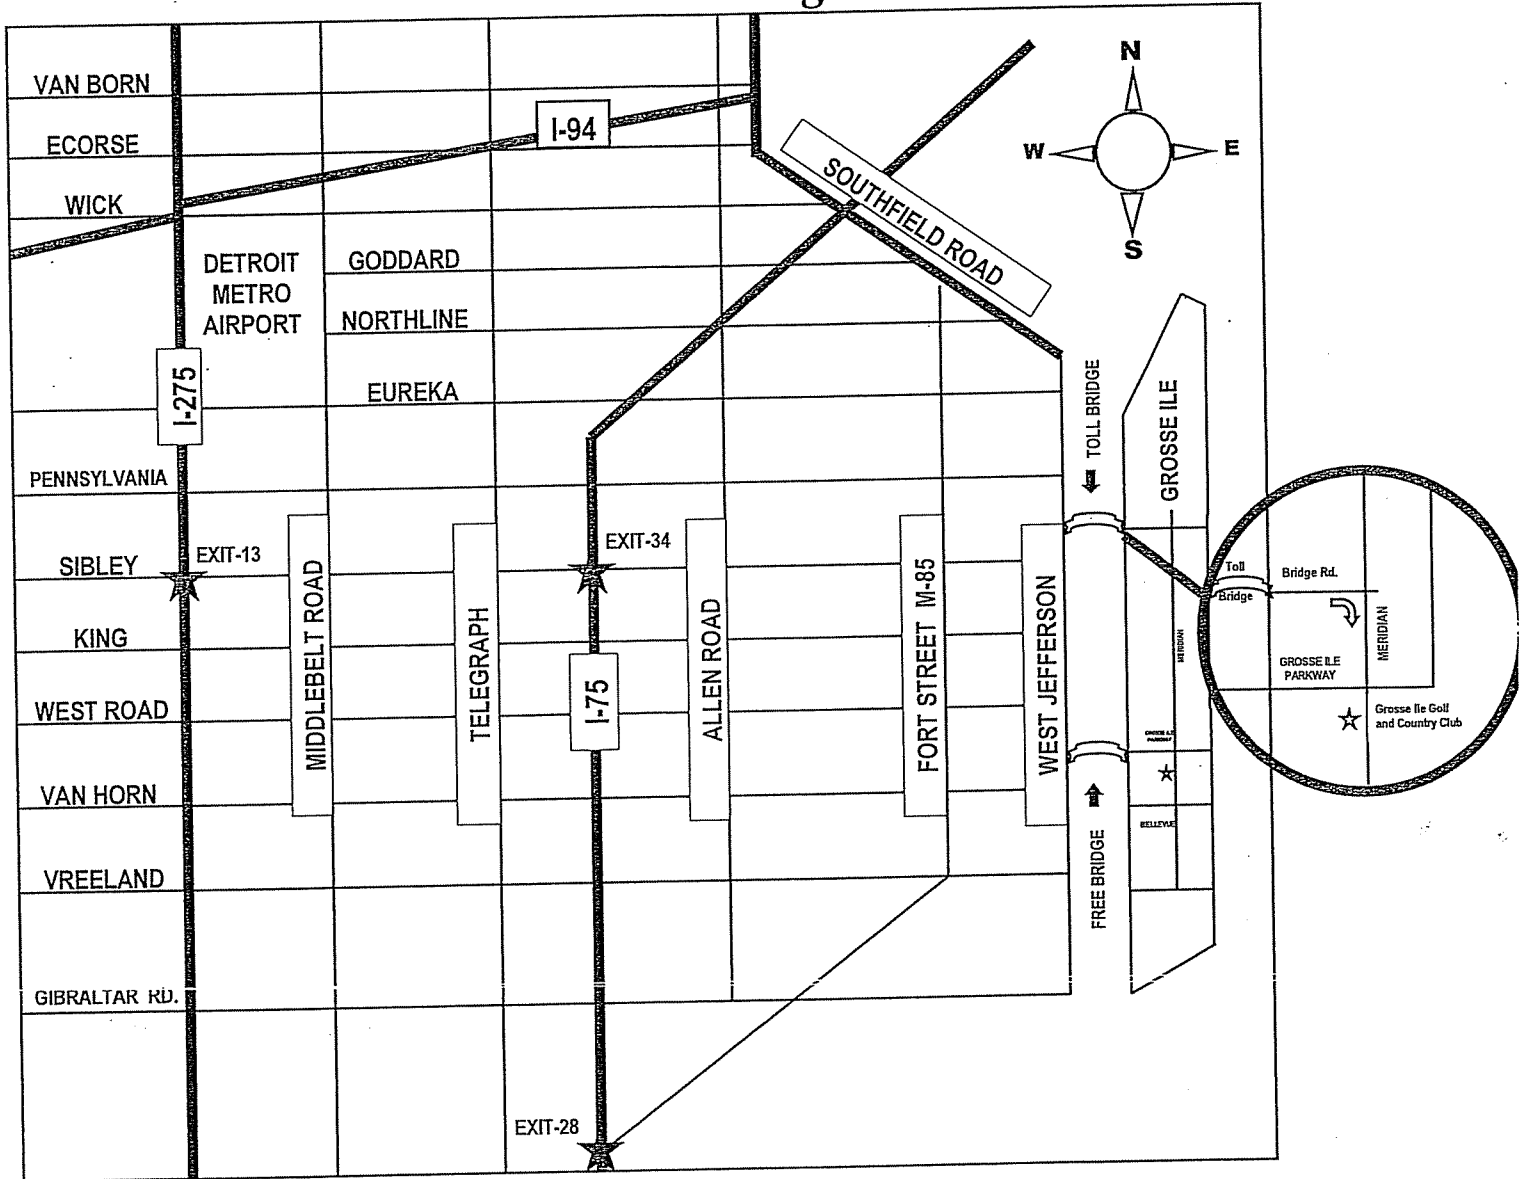

Grosse Ile Golf & Country Club
 9339 Bellevue
 (corner of Grosse Ile Parkway and Meridian)
 (734) 676-1166
 Toll Bridge

From the North:

I-75 south to exit #34, Sibley Road
 East on Sibley Road to West Jefferson
 North (left) on West Jefferson to
 Bridge Road (Toll Bridge)
 South (right) on Bridge Road over the bridge
 to Meridian
 South (right) on Meridian

Our entrance is 1/8 mile past Grosse Ile Parkway on the right.

From the South:

I-75 north to exit #28, Fort St. (M-85)
 North on Fort Street to Sibley Road
 East (right) on Sibley Rd. to W. Jefferson
 North (left) on W. Jefferson to Bridge Road (Toll Bridge)
 South (right) on Bridge Rd. over the bridge to Meridian
 South (right) on Meridian

Our entrance is 1/8 mile past Grosse Ile Parkway on the right.